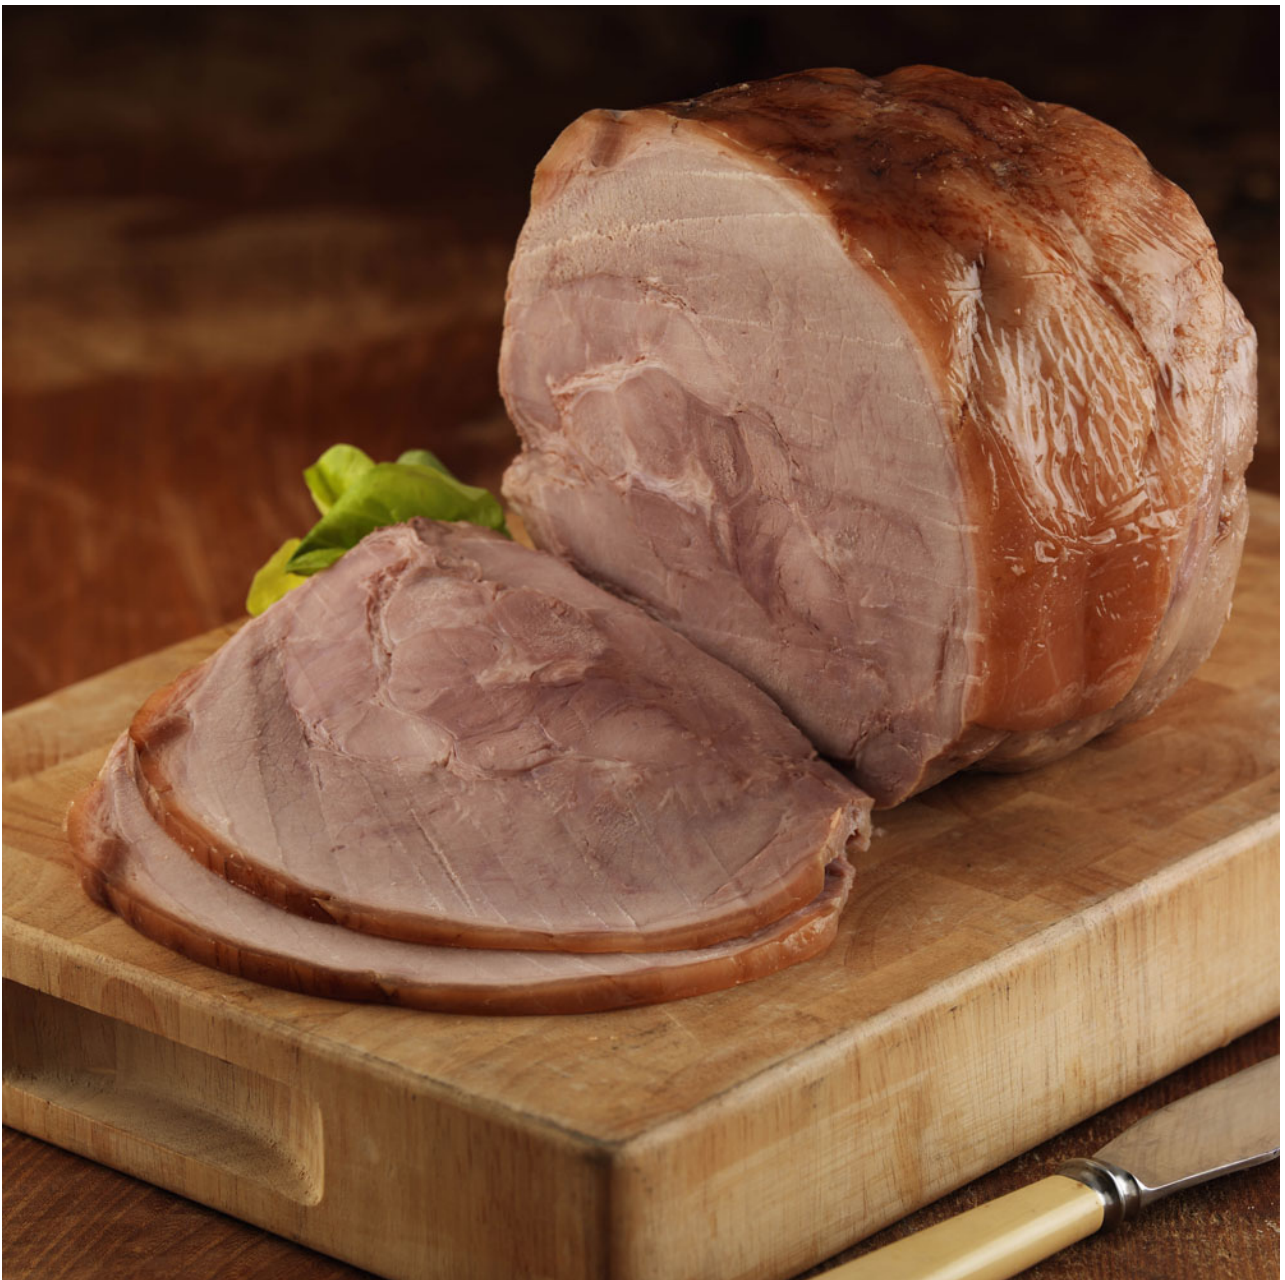

Sliced Roast Pork 500g

Product Images

Additional Information

Brand

JDM Quality Foods

Storage

Temperature

Chilled