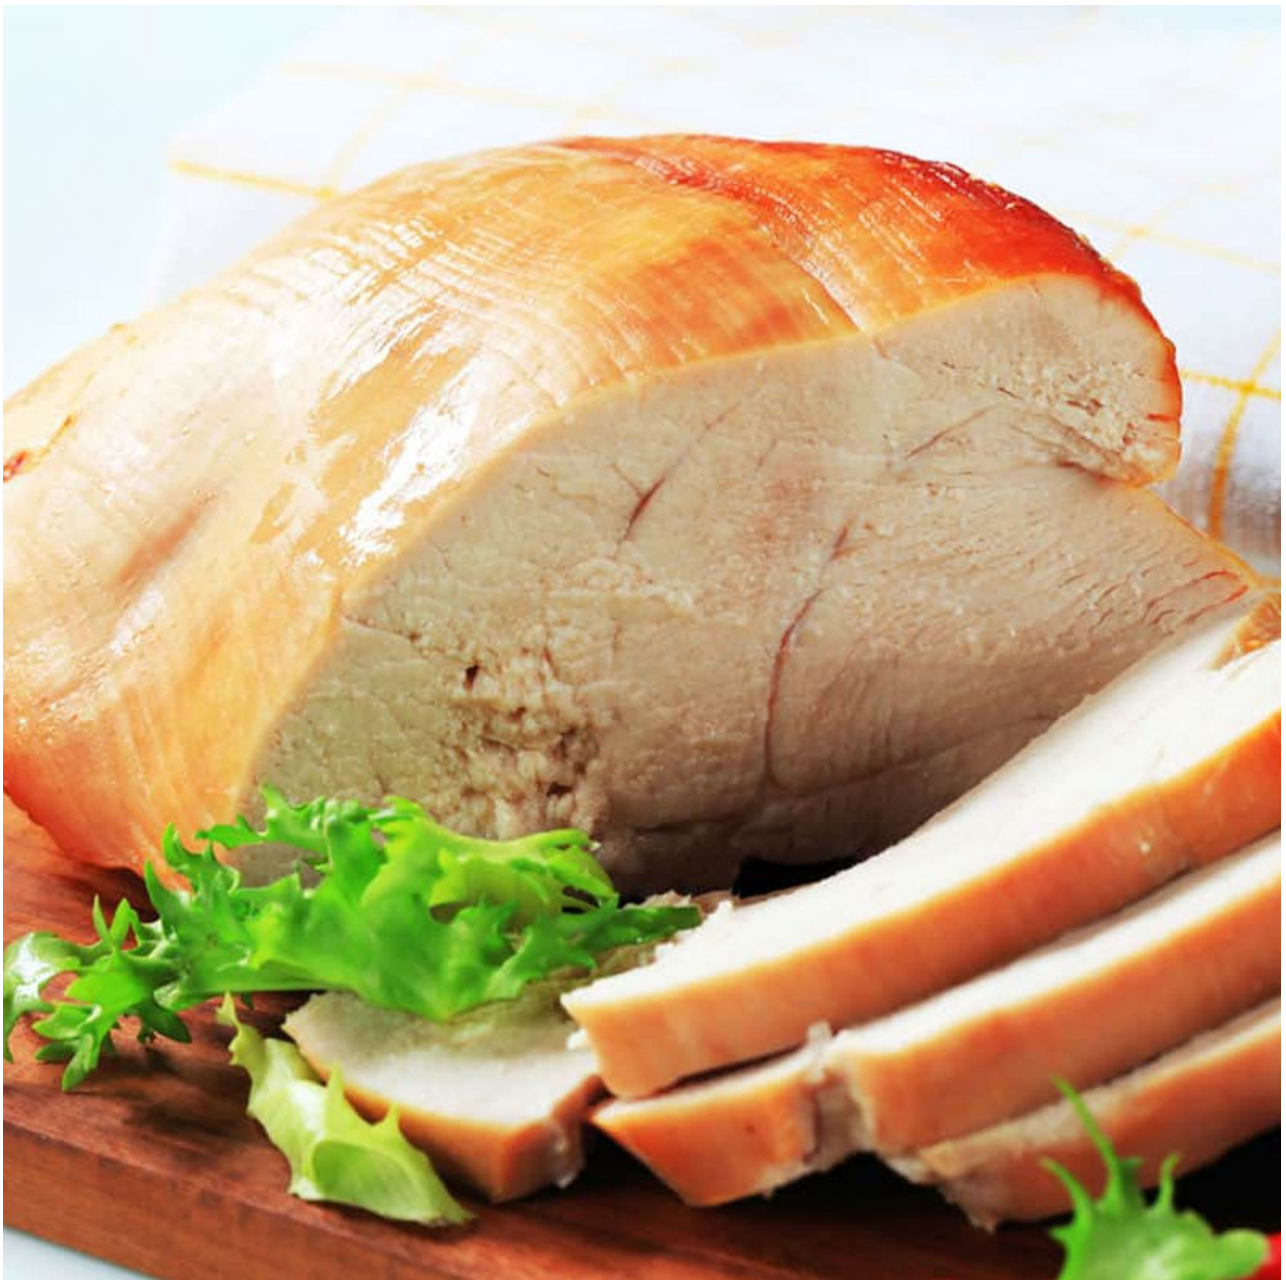

Turkey Breast Netted Fillet 100% Whole

Product Images

Additional Information

Brand

JDM Quality Foods

Storage

Temperature

Chilled